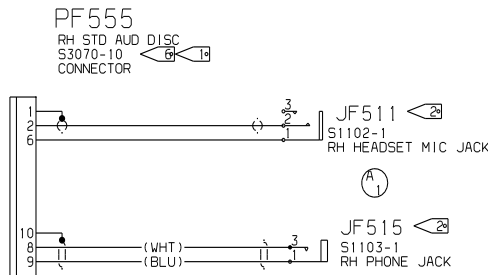

NOTES:

- 1 AFFIX CM2987-5 ID TAG NEAR PLUG.
- 2 TERMINAL NUMBERS ON MIC AND PHONE JACKS ARE AS FOLLOWS:
  - 1 = SLEEVE
  - 2 = RING
  - 3 = TIP
3. ALL SINGLE CONDUCTOR WIRE SHALL BE PER M81044/12-XX-9 SHIELDED SINGLE CONDUCTOR PER M27500-(XX)ML1T08 SHIELDED PAIR CONDUCTOR PER M27500-(XX)ML2T08. (XX=22 AWG EXCEPT AS NOTED)
4. SLEEVE ALL EXPOSED TERMINALS WITH HEAT SHRINK SLEEVING.
5. MISCELLANEOUS HARDWARE:
  - S2974N2 SLEEVE
  - S2974N3 SLEEVE
- 6 S3070-10 IS CESSNA CODE FOR VENDOR P/N LMD4003P PIN MODULE AND LMD4022-36LJ PIN CONTACTS OF PYLE NATIONAL; CHICAGO, IL.

REVISIONS			
SHEET	REV	DESCRIPTION	DATE APPROVED
	A	BY REVISION: 1) CHANGED REFDES: S1102-1 WAS: JF501; NOW: JF511 S1103-1 WAS: JF503; NOW: JF515 EFF: EC34157	11/19/97 CGS

DATE	10/02/96	CESSNA AIRCRAFT COMPANY	
DRAWN	ROBERT SCOTT	AIRCRAFT DIVISION	
GROUP		P.O. BOX 7704	
CHECK		WICHITA, KANSAS 67277	
SECT		CABLE ASSY- AUDIO RH SIDE CONSOLE	
PROJ			
M. E.			
OTHER			
FABRICATE PER	CES260A	SIZE	F71379
PROCESS PER	XXXXXXXXXXXX	DWG NO.	
WIRE TERMINATION PER	CES271E	SCALE	NONE
		SHEET 1 OF 1