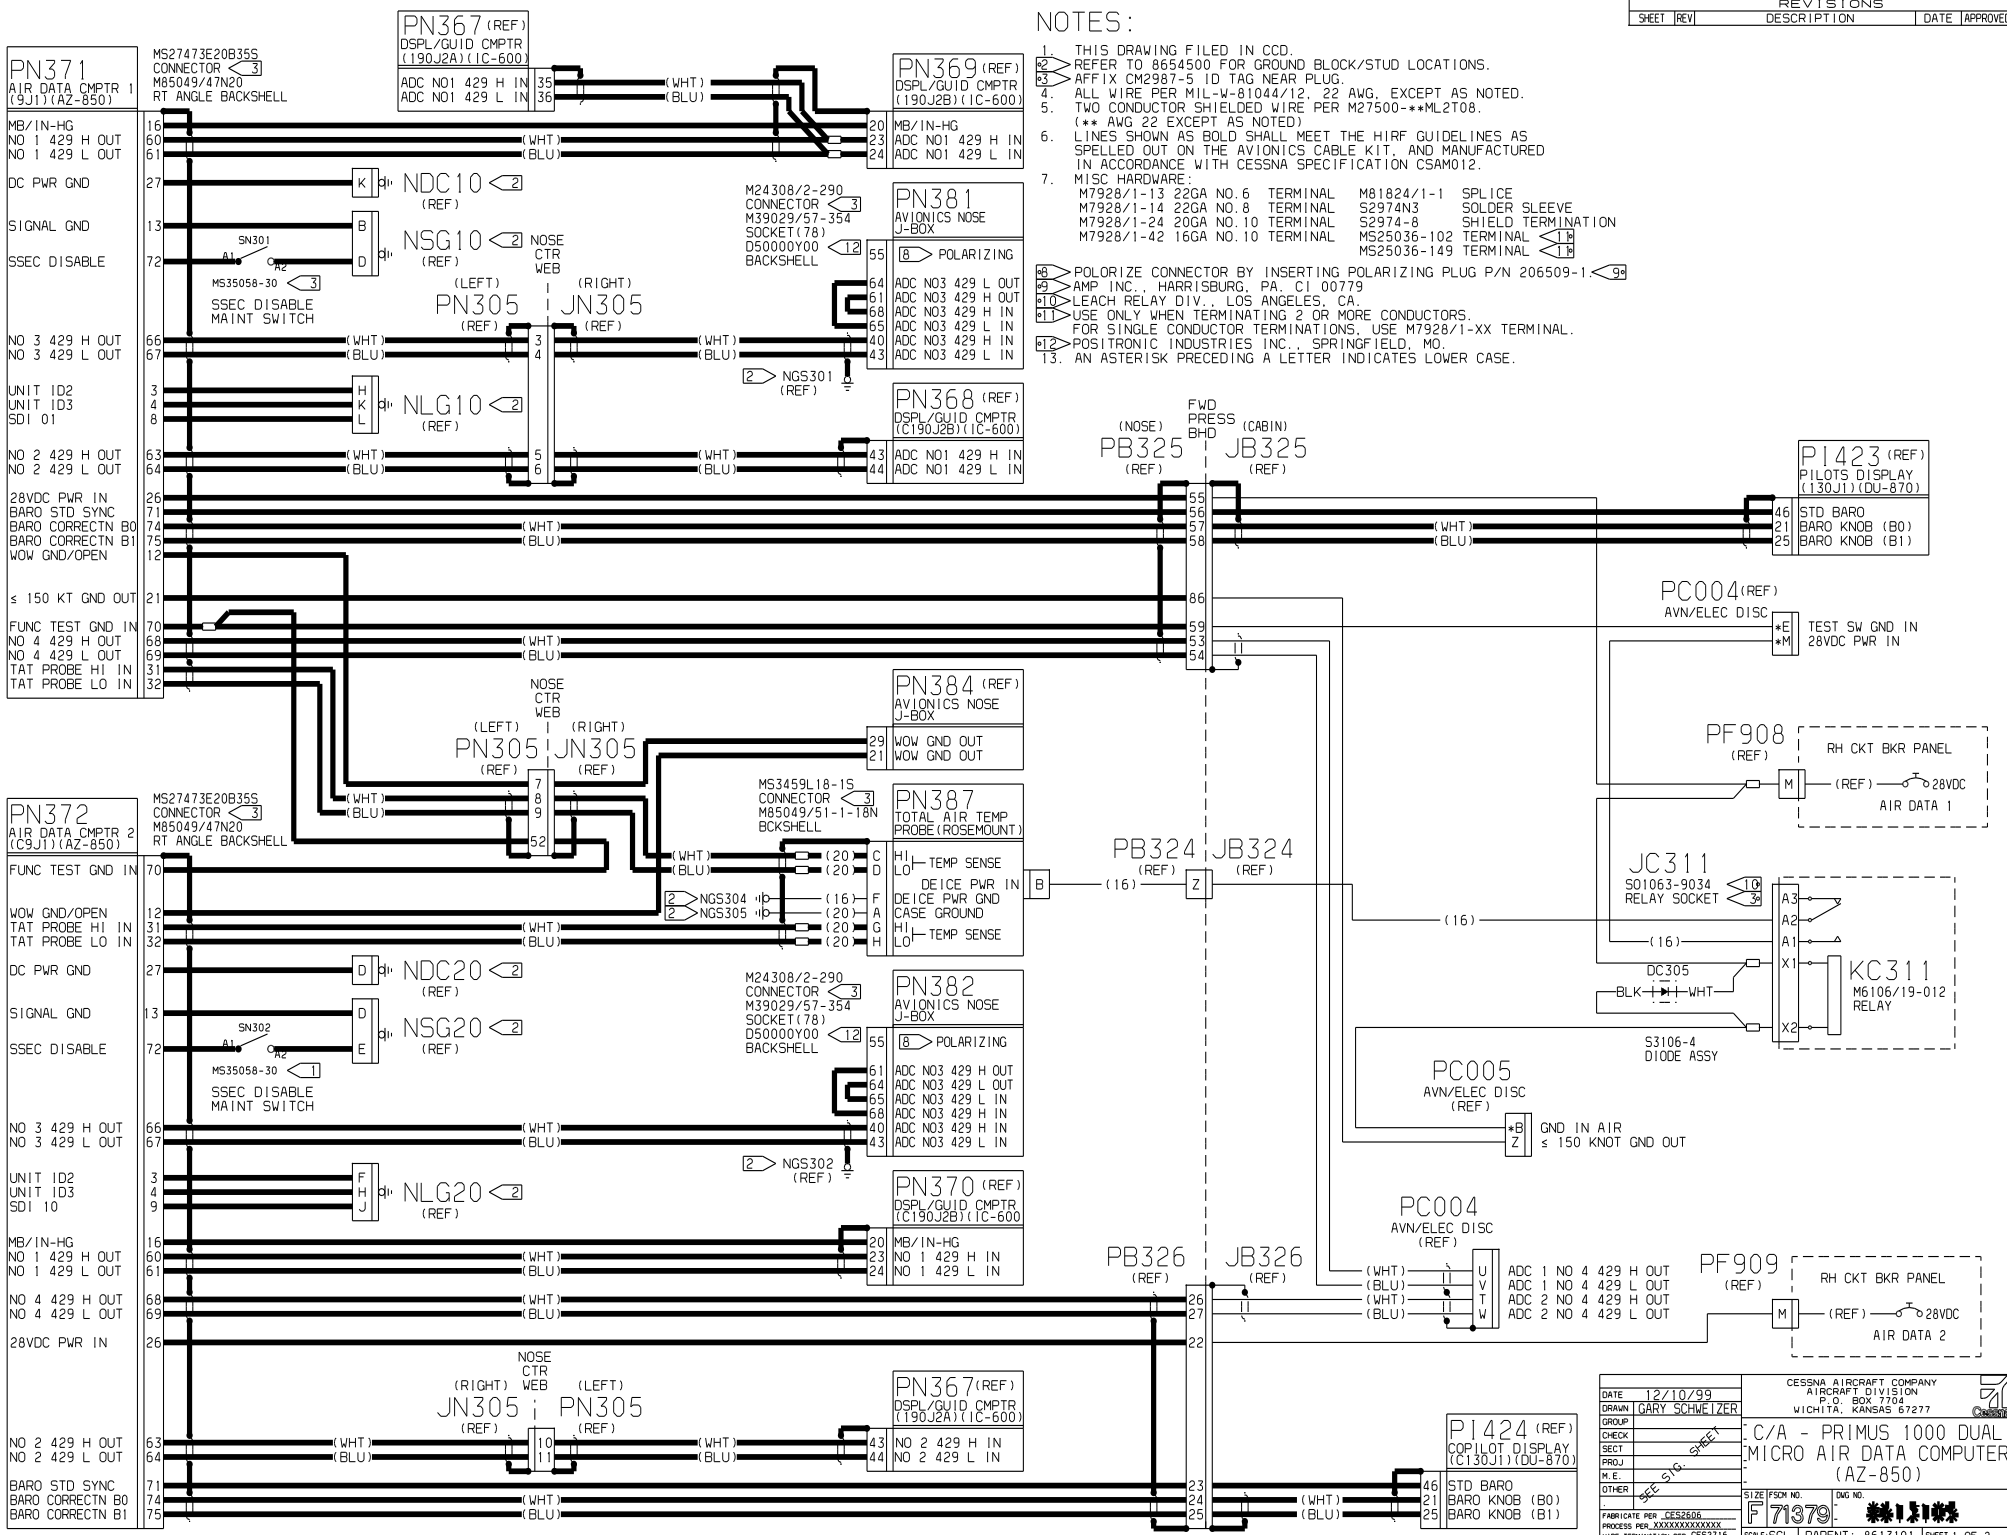

NOTES:

- THIS DRAWING FILED IN CCD.
- REFER TO 8654500 FOR GROUND BLOCK/STUD LOCATIONS.
- AFFIX CM2987-5 ID TAG NEAR PLUG.
- ALL WIRE PER MIL-W-81044/12, 22 AWG, EXCEPT AS NOTED.
- TWO CONDUCTOR SHIELDED WIRE PER M27500-**ML2T08. (** AWG 22 EXCEPT AS NOTED)
- LINES SHOWN AS BOLD SHALL MEET THE HIRF GUIDELINES AS SPELLED OUT ON THE AVIONICS CABLE KIT, AND MANUFACTURED IN ACCORDANCE WITH CESSNA SPECIFICATION CSAM012.
- MISC HARDWARE:

M7928/1-13 22GA NO. 6 TERMINAL	M81824/1-1 SPLICE
M7928/1-14 22GA NO. 8 TERMINAL	S2974N3 SOLDER SLEEVE
M7928/1-24 20GA NO. 10 TERMINAL	S2974-8 SHIELD TERMINATION
M7928/1-42 16GA NO. 10 TERMINAL	MS25036-102 TERMINAL
	MS25036-149 TERMINAL
- | | |
|---|--|
| Ⓢ | POLARIZE CONNECTOR BY INSERTING POLARIZING PLUG P/N 206509-1 |
| Ⓣ | AMP INC., HARRISBURG, PA. CI 00779 |
| Ⓤ | LEACH RELAY DIV. LOS ANGELES, CA. |
| Ⓦ | USE ONLY WHEN TERMINATING 2 OR MORE CONDUCTORS. |
| Ⓧ | FOR SINGLE CONDUCTOR TERMINATIONS, USE M7928/1-XX TERMINAL. |
| Ⓨ | POSITRONIC INDUSTRIES INC., SPRINGFIELD, MO. |
- AN ASTERISK PRECEDING A LETTER INDICATES LOWER CASE.